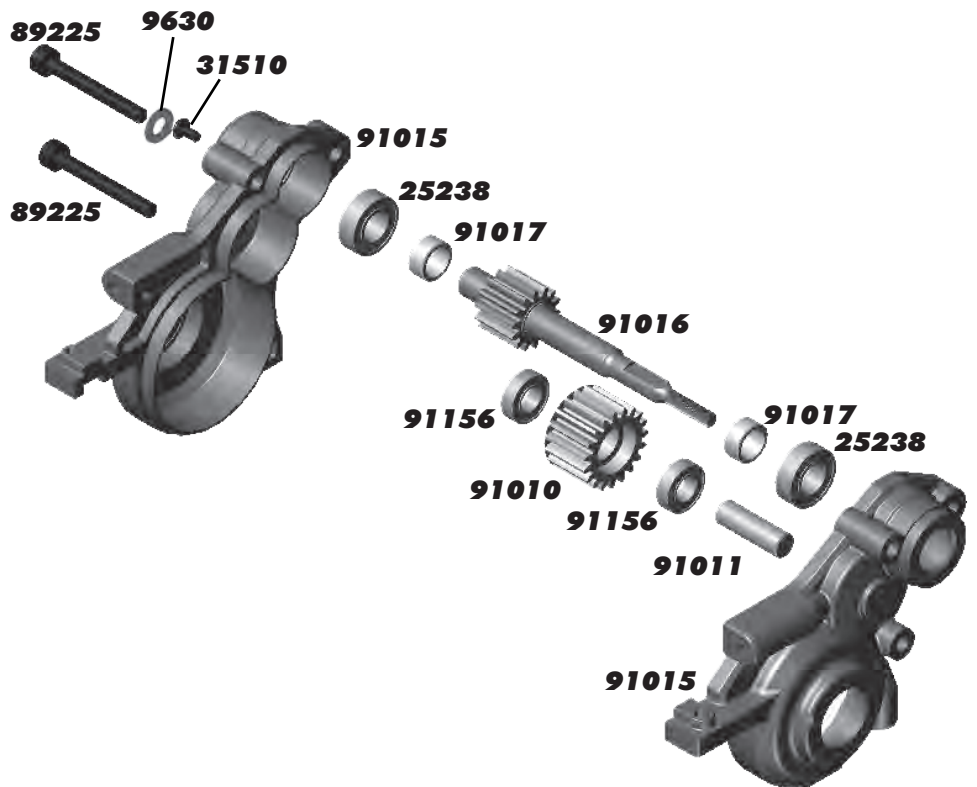

:: Rear Gearbox

9630	Aluminum Ballstud Washer	10
25238	6x12x4mm Bearings	2
31510	M2x4mm BHCS	6
89225	M3x24mm SHCS	10
91010	4X4 Idler Gear	2
91011	4X4 Idler Gear Shaft	1
91015	4X4 Rear Gearbox	1
91016	4X4 Rear Top Shaft	1
91017	4X4 Top Shaft Spacers	2
91156	5x10x3mm Bearings	2