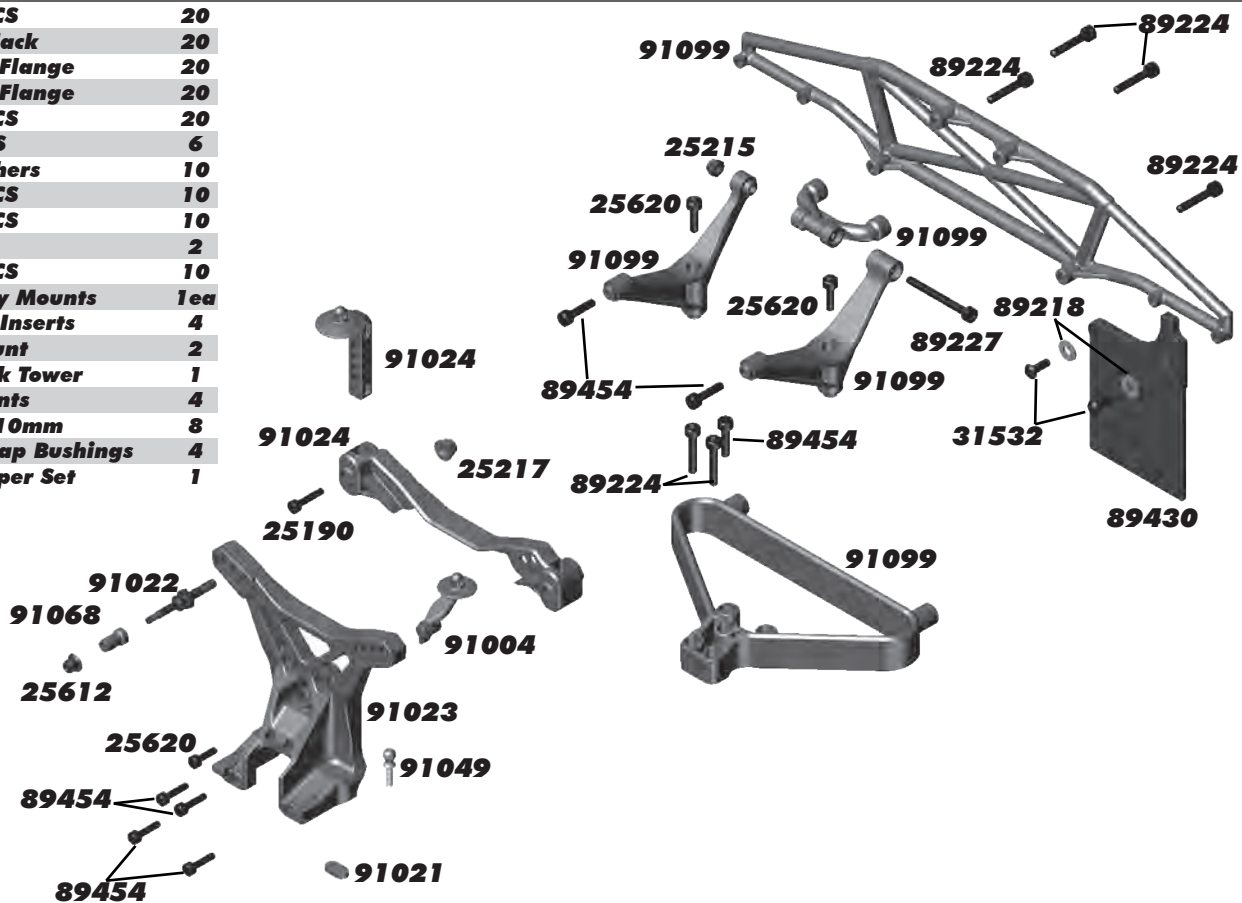

:: Rear Bumper, Rear Shock Tower

25190	M3x14mm SHCS	20
25215	M3 Locknut, Black	20
25217	M4 Locknut w/Flange	20
25612	M3 Locknut w/Flange	20
25620	M3x10mm SHCS	20
31532	M3x8mm BHCS	6
89218	M3x8mm Washers	10
89224	M3x16mm SHCS	10
89227	M3x28mm SHCS	10
89430	Mud Flaps	2
89454	M3x12mm SHCS	10
91004	4X4 Inner Body Mounts	1ea
91021	4X4 Threaded Inserts	4
91022	4X4 Shock Mount	2
91023	4X4 Rear Shock Tower	1
91024	4X4 Body Mounts	4
91049	HD Ballstuds, 10mm	8
91068	13mm Shock Cap Bushings	4
91099	4X4 Rear Bumper Set	1