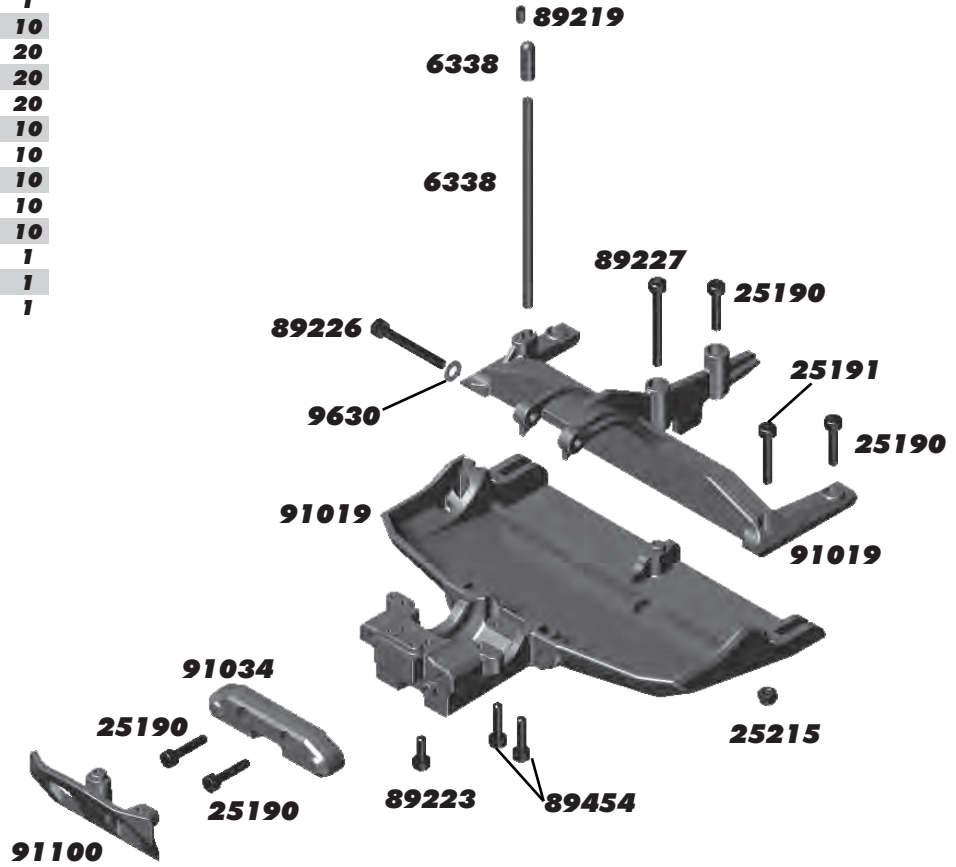

:: Rear Clip

6338	Antenna Tube 12" & Cap	1
9630	Aluminum Ballstud Washer	10
25190	M3x14mm SHCS	20
25191	M3x18mm SHCS	20
25215	M3 Locknut, Black	20
89219	M3x5mm Setscrew	10
89223	M3x8mm SHCS	10
89226	M3x26mm SHCS	10
89227	M3x28mm SHCS	10
89454	M3x12mm SHCS	10
91019	4X4 Rear Chassis Plate/Brace	1
91034	4X4 Rear Arm Mount (D)	1
91100	4X4 Rear Skid Plate	1