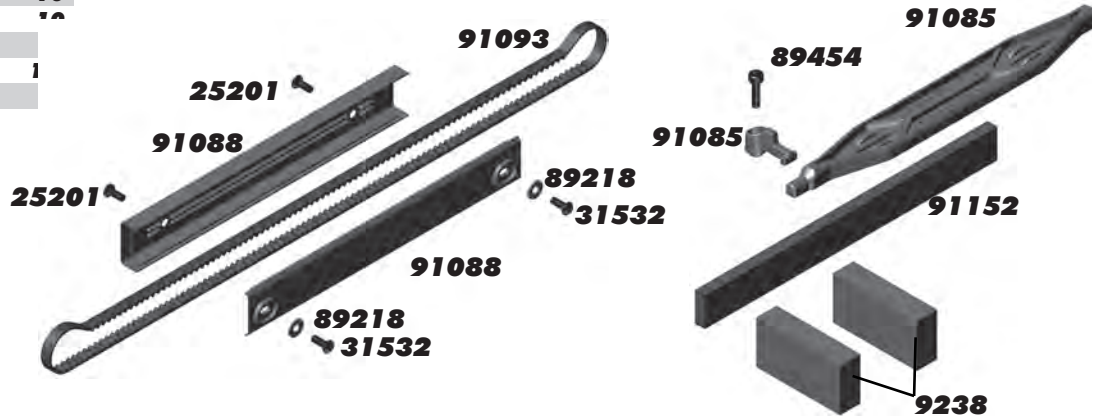

:: Belt, Center Belt Covers, Battery Strap

9238	Foam Battery Spacers	2
25201	M3x8mm FHCS	20
31532	M3x8mm BHCS	6
89218	M3x8mm Washers	10
89454	M3x12mm SHCS	10
91085	4X4 Battery Strap	1
91088	4X4 Belt Covers	1
91093	4X4 Drive Belt	1
91152	4X4 ESC Tray/Battery Wall	1