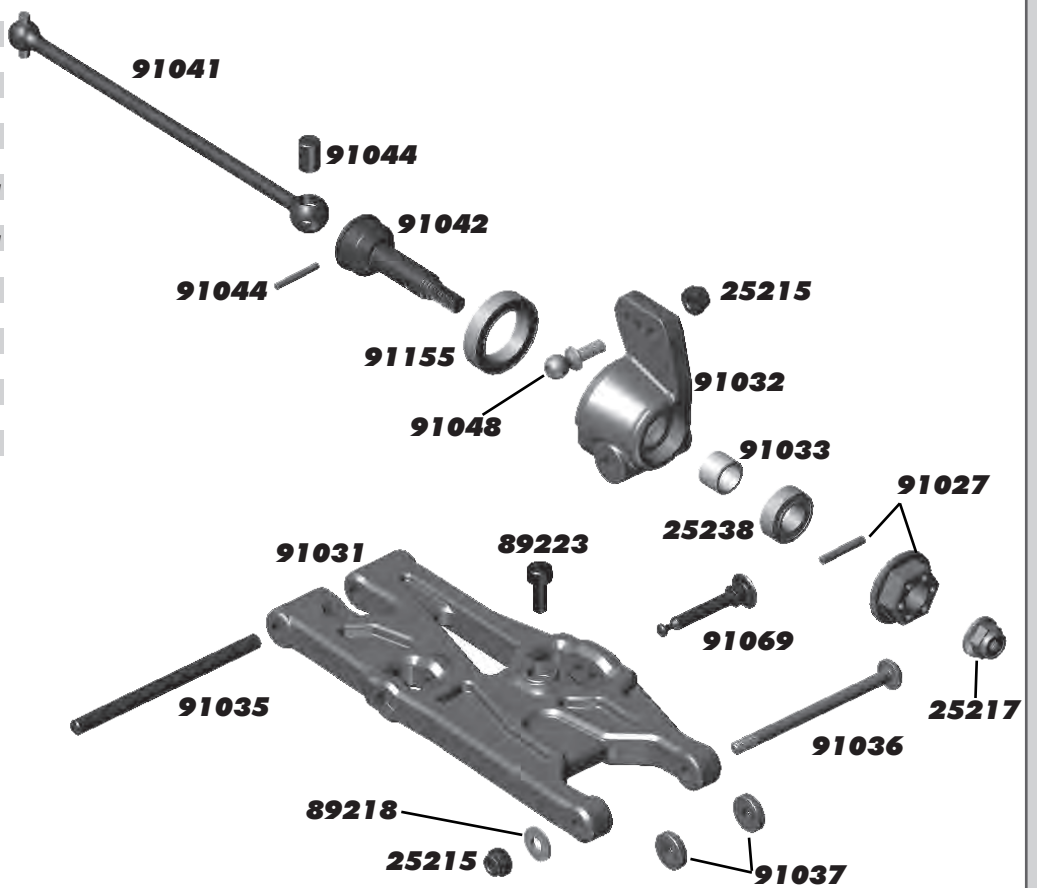

:: Rear Suspension

25215	M3 Locknut	20
25217	M4 Locknut w/Flange	20
25238	6x12x4mm Bearings	2
89218	M3x8mm Washers	10
89223	M3x8mm SHCS	10
91027	4X4 Wheel Hexes / Pins	4
91031	4X4 Rear Arms	1
91032	Rear Hub Carriers	1ea
91033	Rear Axle Crush Tube	2
91035	4X4 Inner Hinge Pins, Fr & Rr	2ea
91036	4X4 Rear Outer Hinge Pins	2
91037	Rear Hub Wheelbase Shim	8
91041	4X4 Rear CVA Bones	2
91042	4X4 CVA Axles	2
91044	4X4 CVA Rebuild Kit	2
91048	HD Ballstuds, 8mm	8
91069	Shock Mount Pin, Steel	4
91155	12x18x4 Bearings, Rubber	2