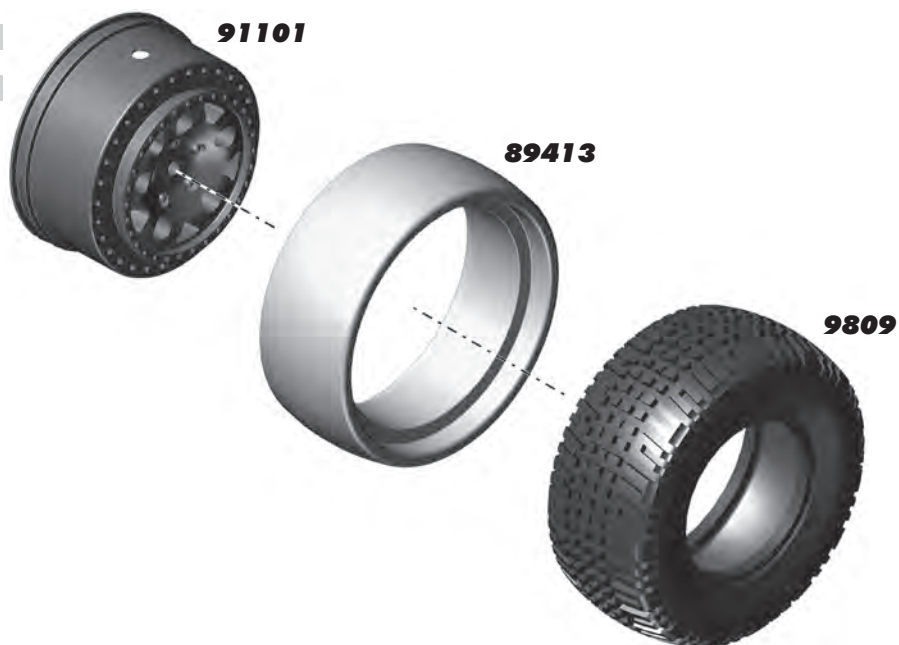

:: Wheels, Tires, Inserts

9809	SC10 Tires w/Foam Inserts	2
89413	1/8 Molded Tire Inserts	2
91101	KMC Hex Wheels, Black (Kit)	2
91102	KMC Hex Wheels, Silver	2
91103	KMC Hex Wheels, Chrome	2
91104	KMC Hex Wheels/Tire Black	2
91105	KMC Hex Wheels/Tire Silver	2
91106	KMC Hex Wheels/Tire Chrome	2