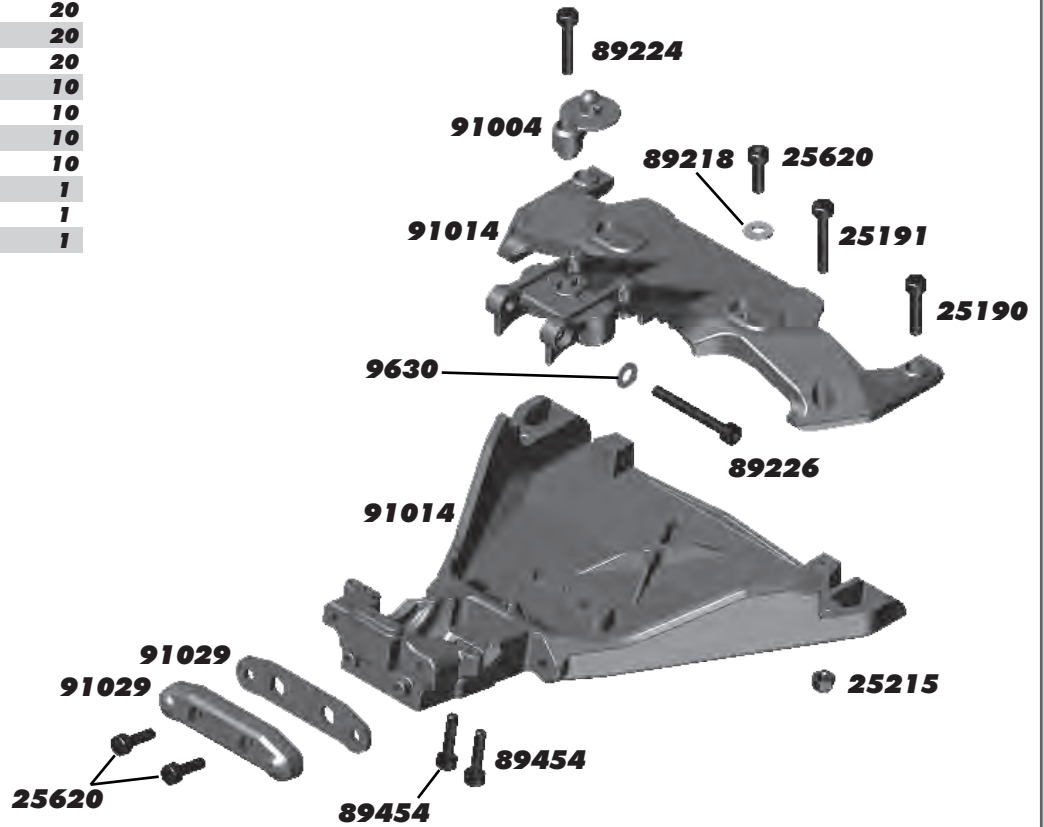

:: Front Clip

9630	Aluminum Ballstud Washer	10
25190	M3x14mm SHCS	20
25191	M3x18mm SHCS	20
25215	M3 Locknut, Black	20
25620	M3x10mm SHCS	20
89218	M3x8mm Washer	10
89224	M3x16mm SHCS	10
89226	M3x26mm SHCS	10
89454	M3x12mm SHCS	10
91004	4X4 Inner Body Mounts	1
91014	4X4 Front Chassis Plate/Brace	1
91029	4X4 Front Arm Mount (A)	1