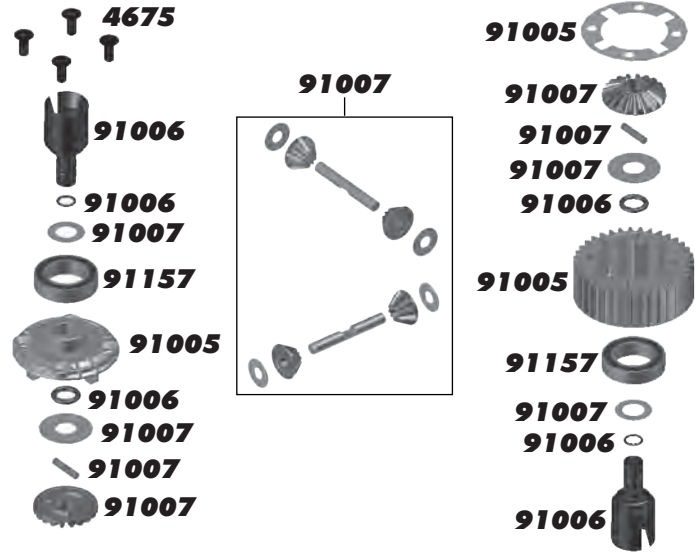

:: Gear Differential

4675	M2.5x6mm FHCS	6
91005	4X4 Gear Diff Case	1
91006	4X4 Gear Diff Outdrives	2
91007	4X4 Gear Diff Rebuild Kit	1
91008	4X4 Gear Diff Kit	1
91157	10x16x4mm Bearings	2

:: Turnbuckles

91038	HD Turnbuckles, 65mm	2
91039	HD Turnbuckles, 80mm	2
91051	HD Ball Cups	12