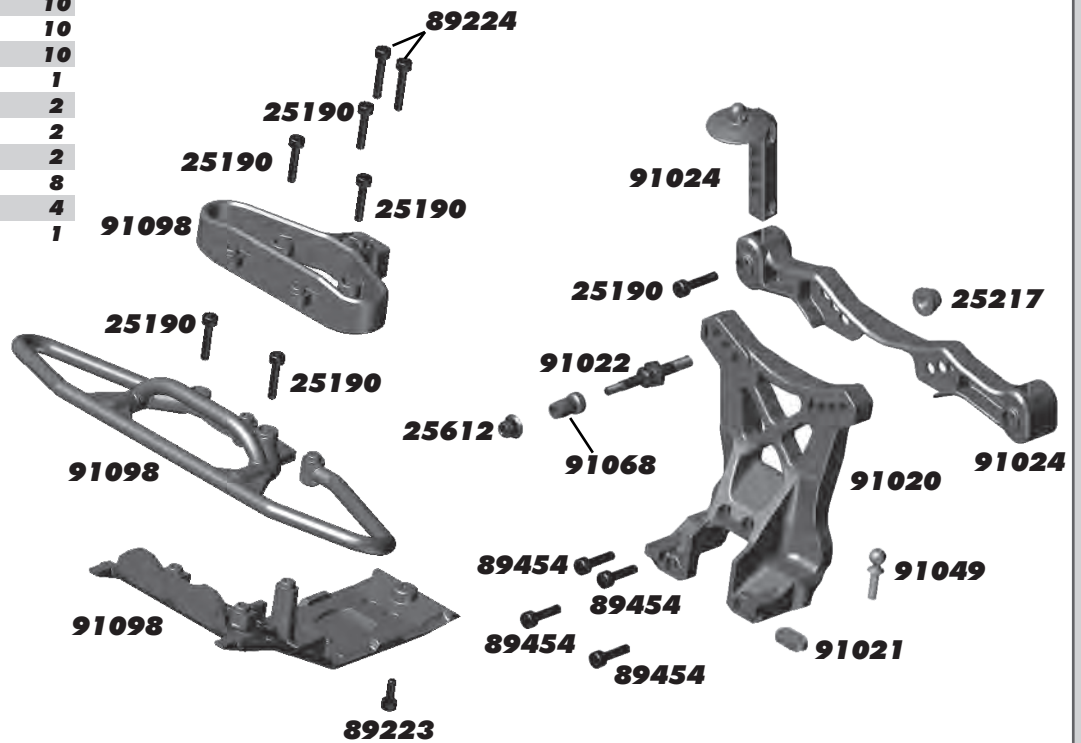

:: Front Bumper, Front Shock Tower

25190	M3x14mm SHCS	20
25217	M4 Locknut w/Flange	20
25612	M3 Locknut w/Flange	20
89223	M3x8mm SHCS	10
89224	M3x16mm SHCS	10
89454	M3x12mm SHCS	10
91020	4X4 Front Shock Tower	1
91021	4X4 Threaded Inserts	2
91022	4X4 Shock Mounts	2
91024	4X4 Body Mounts	2
91049	HD Ballstuds, 10mm	8
91068	13mm Shock Cap Bushing	4
91098	4X4 Front Bumper Set	1