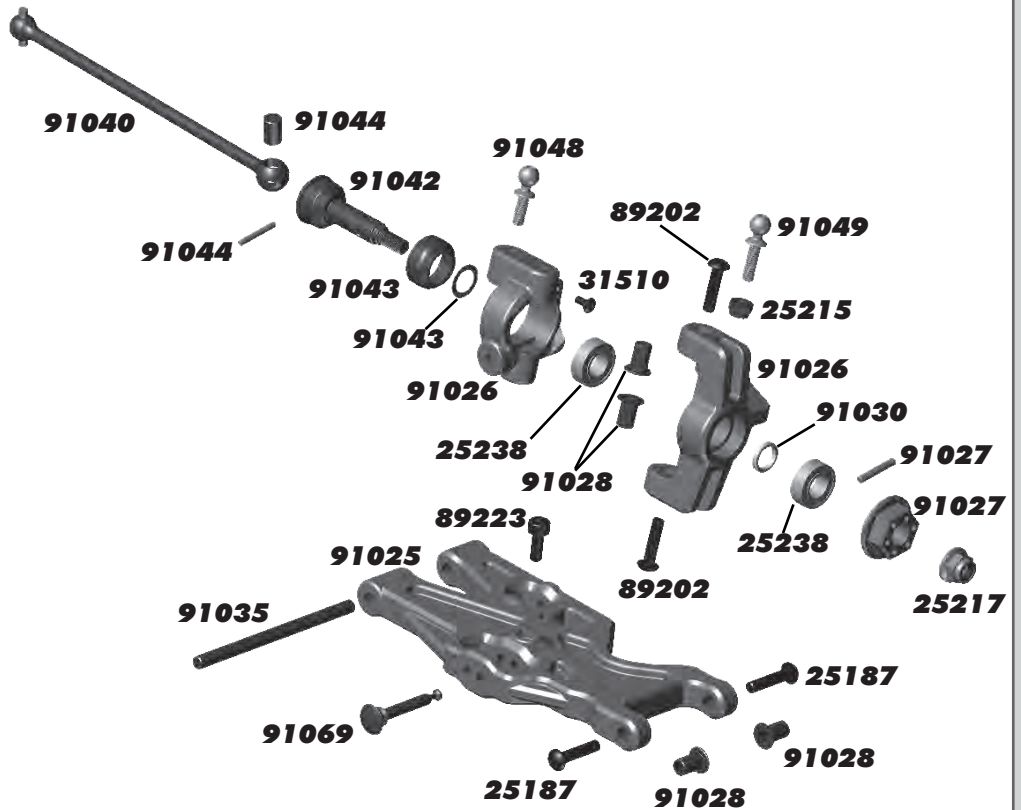

:: Front Suspension

25187	M3x14mm BHCS	20
25215	M3 Locknut	20
25217	M4 Locknut w/Flange	20
25238	6x12x4mm Bearings	2
31510	M2x4mm BHCS	6
89202	M3x12mm BHCS	10
89223	M3x8mm SHCS	10
91025	4X4 Front Arms	2
91026	4X4 Steer/Caster Block	2ea
91027	4X4 Wheel Hexes / Pins	4
91028	4X4 Steel Hat Bushings	10
91030	Front Axle Crush Tube	2
91035	4X4 Inner Hinge Pins (Fr, Rr)	2ea
91040	4X4 Front CVA Bones	2
91042	4X4 CVA Axles	2
91043	4X4 CVA Pin Retainer	2
91044	4X4 CVA Rebuild Kit	1
91048	HD Ballstuds, 8mm	8
91049	HD Ballstuds, 10mm	8
91069	Shock Mount Pin, Steel	4