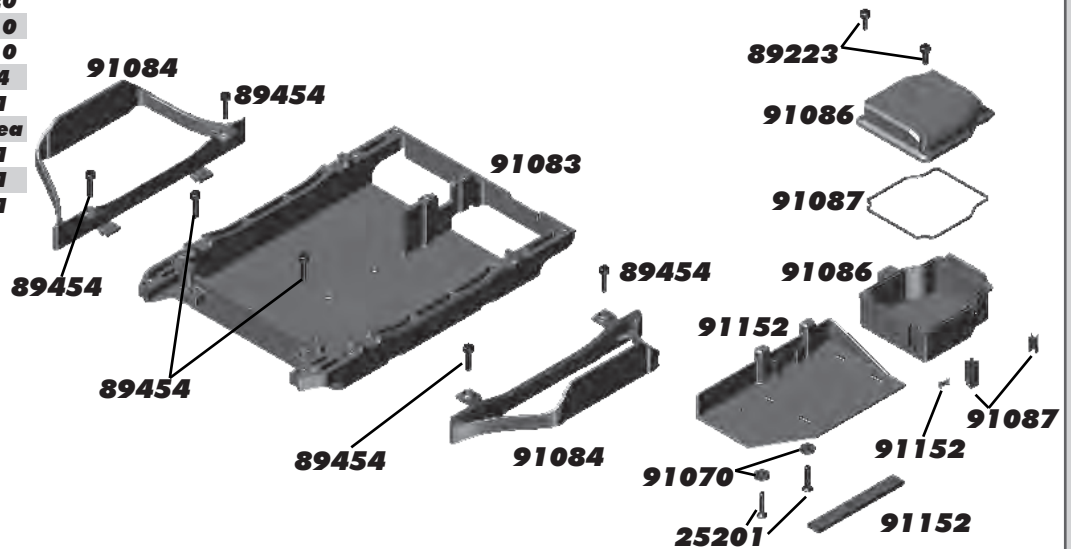

:: Chassis, Electronics Tray

25201	M3x8mm FHCS	20
89223	M3x8mm SHCS	10
89454	M3x12mm SHCS	10
91070	13mm Shock Bumpers	4
91083	4X4 Chassis	1
91084	4X4 Nerf Bars	1ea
91086	4X4 Receiver Box	1
91087	4X4 Receiver Box Seals	1
91152	4X4 ESC Tray/Battery Wall	1

:: Slipper Gear Assembly / Pinions

7485	FT V2 Slipper Hubs	1
9603	Slipper Pads	2
25216	M3 Locknut w/Flange	20
91090	4X4 Slipper Hardware	1
91092	4X4 Inner Slipper Hub	1
91094	Spur Gear, 32P-62T (Kit)	1
91095	Spur Gear, 32P-60T	1
91096	Spur Gear, 32P-58T	1
91097	Spur Gear, 48P-93T (Kit)	1
91161	5mm to 1/8 Pinion Adapter	1
91162	11T 32P Pinion Gear	1
91163	12T 32P Pinion Gear	1
91164	13T 32P Pinion Gear	1
91165	14T 32P Pinion Gear	1
91166	15T 32P Pinion Gear	1
91167	4X4 Pulleys, Front & Rear	1ea