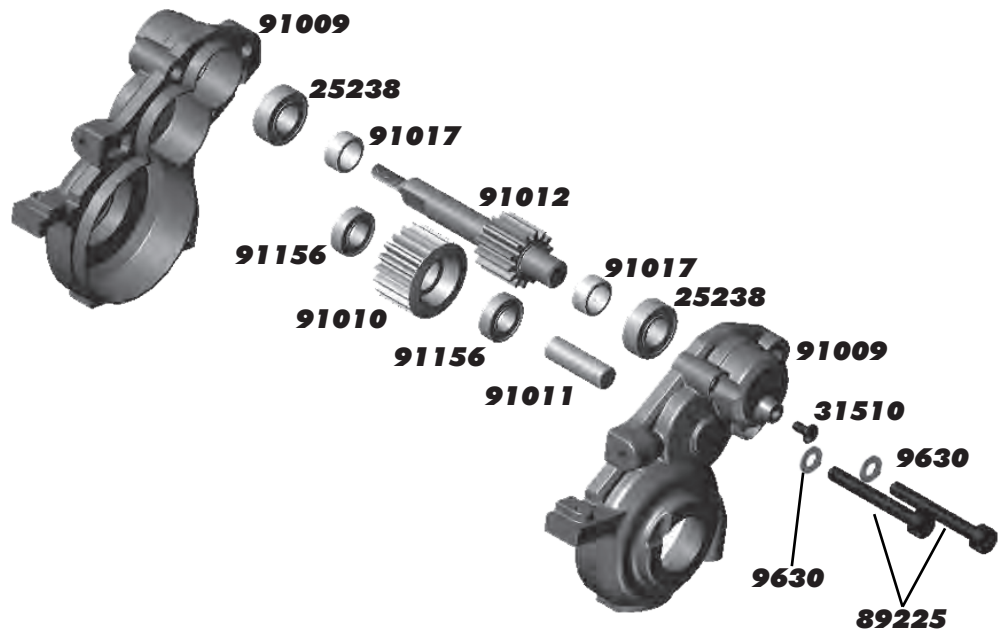

:: Front Gearbox

9630	Aluminum Ballstud Washer	10
25238	6x12x4 Bearings	2
31510	M2x4mm BHCS	6
89225	M3x24mm SHCS	10
91009	4X4 Front Gearbox	1
91010	4X4 Idler Gear	2
91011	4X4 Idler Gear Shaft	1
91012	4X4 Top Shaft, Front	1
91017	4X4 Top Shaft Spacers	2
91156	5x10x3mm Bearings	2