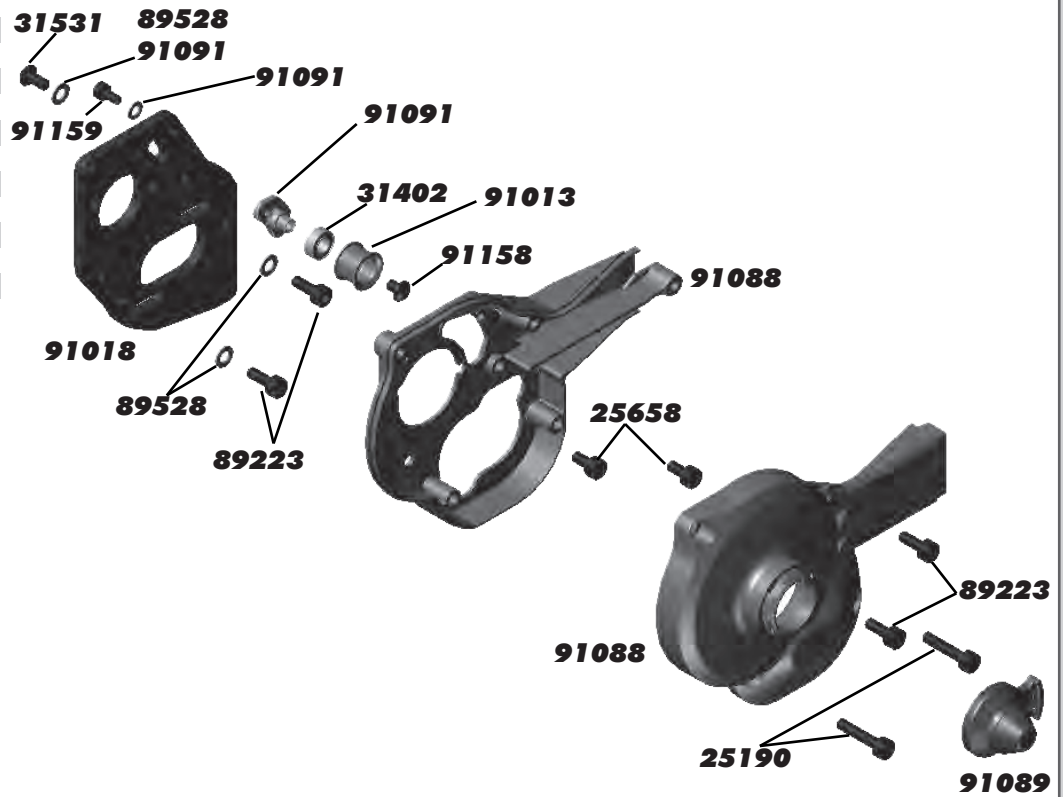

:: Motor Plate, Rear Belt Cover

25190	M3x14mm SHCS	20
25658	M3x6mm SHCS	20
31402	4x8mm Bearings	2
31531	M3x6mm BHCS	6
89223	M3x8mm SHCS	10
89528	Steel Washer 3x5.6mm	10
91013	4X4 Pulley/Clicker Set	1
91018	4X4 Motor Plate	1
91088	4X4 Belt Covers	1ea
91089	4X4 Belt Cover Caps	2
91091	Belt Tensioner Hardware	1
91158	M3x4mm BHCS	10
91159	M2.5x5mm SHCS	10