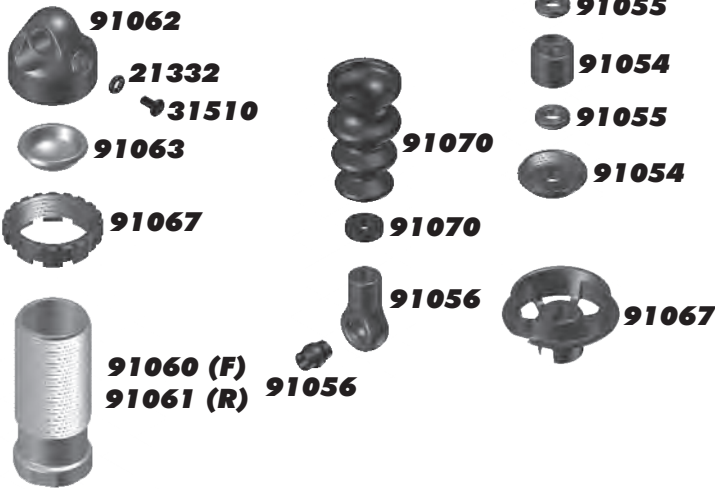

# SC10 4x4

**SHORT COURSE**

#90004 SC10 4X4 Kit

1:10 Scale Electric 4WD Off Road Race Truck Kit Manual & Catalog 3/11

# TEAM ASSOCIATED

Designed in California, USA

**:: Shocks**

21332	Shock O-Ring	8
31510	M2 x 4mm BHCS	6
91052	13x26mm Shock Kit, Blue	1
91053	13x30mm Shock Kit, Blue	1
91054	Shock Cartridge	2
91055	Shock X-Rings	8
91056	Shock Rod Ends	4
91057	Shock Shaft, 26mm	2
91058	Shock Shaft, 30mm	2
91059	Shock Piston Hardware Kit	1
91060	Shock Body, 26mm Blue	2
91061	Shock Body, 30mm Blue	2
91062	Molded Shock Caps	4
91063	Shock Bladders, Seals	4
91064	Pistons, 1.1mm	4
91065	Pistons, 1.2mm (Kit)	4
91066	Pistons, 1.3mm	4
91067	Spring Cups / Collars	4
91070	Shock Boots	4